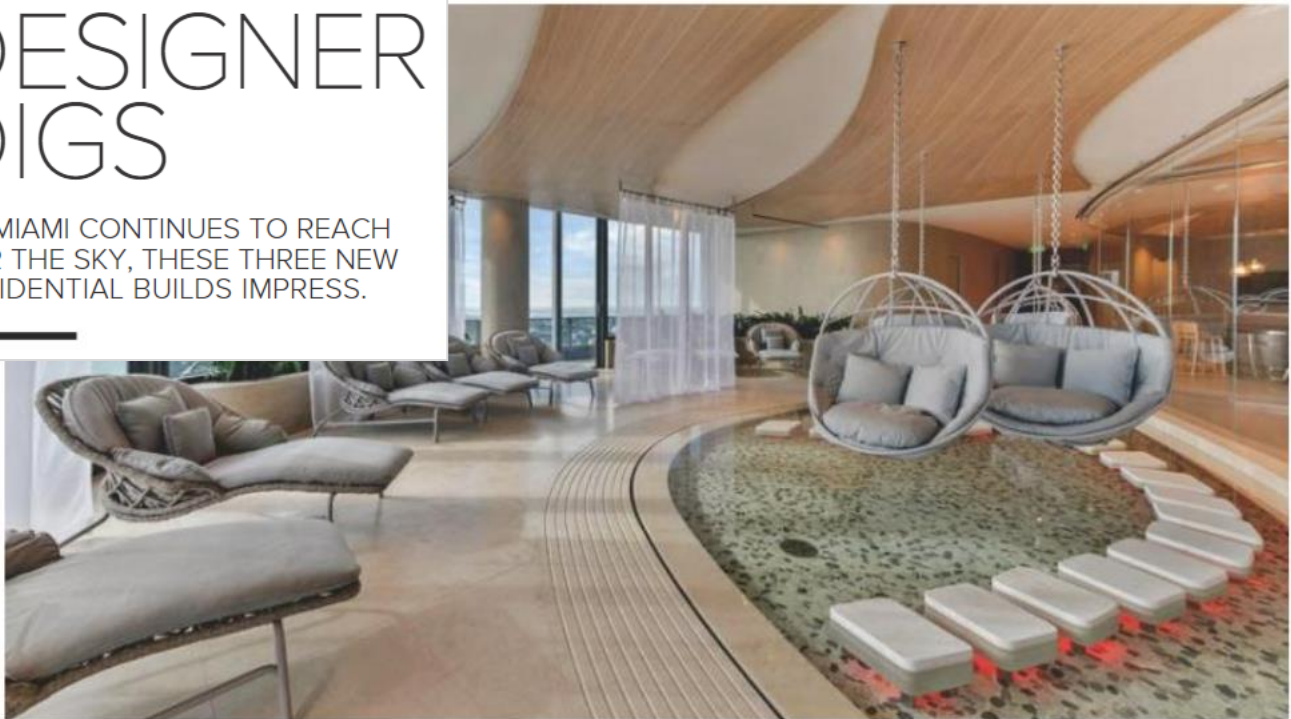

## DESIGNER DIGS

AS MIAMI CONTINUES TO REACH FOR THE SKY, THESE THREE NEW RESIDENTIAL BUILDS IMPRESS.

### ▲ BRICKELL FLATIRON

Imitation is the highest form of flattery at the new 64-story Brickell Flatiron residences—the tallest condominium in Miami—where celebrated Italian architect Massimo Iosa Ghini drew upon the tower's curved façade of glass and steel. Movement is everywhere, especially in the lobby where Iosa Ghini coordinated various vignettes using artsy, curved steel bars integrated with LED lighting, while walls and floors are swathed in Italian marble to continue that fluidity. Escape to the rooftop Sky Spa for a tranquil oasis with dangling chairs, perfect for dipping toes into a stone pool. [brickellflatiron.com](http://brickellflatiron.com)